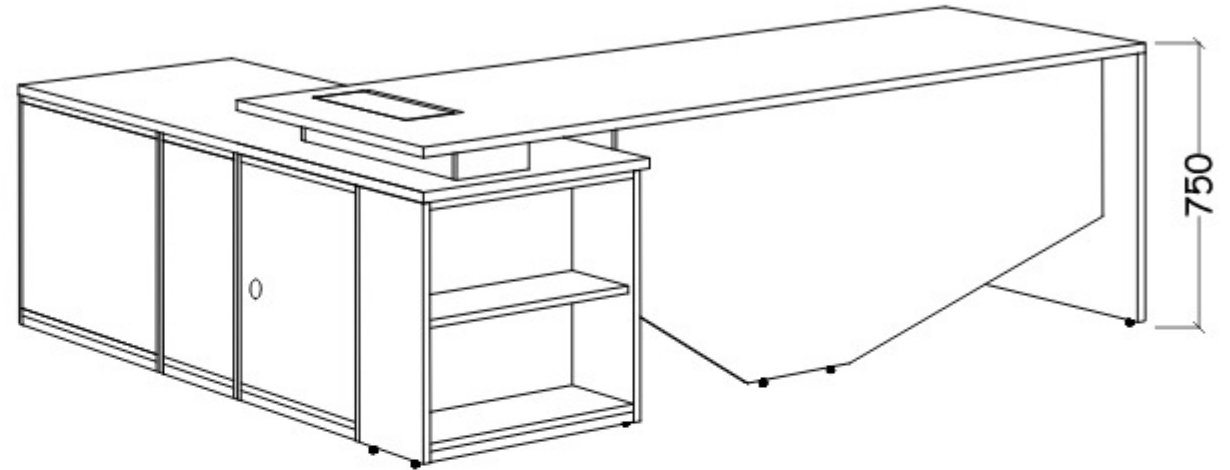

MANAGER WORKSTATION
MG-WD03

Main Table : 2100W x 900W x 750H
Side Return Cabinet : 2100L x 600W x 645H