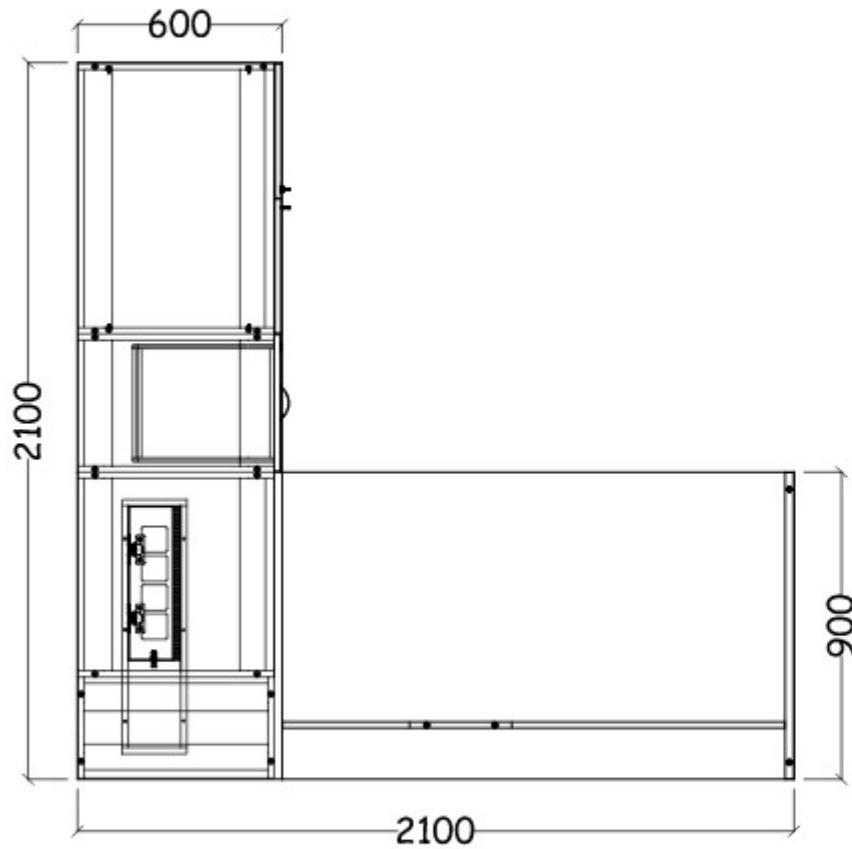

MANAGER WORKSTATION
MG-WD03

Main Table : 2100W x 900W x 750H
Side Return Cabinet : 2100L x 600W x 645H