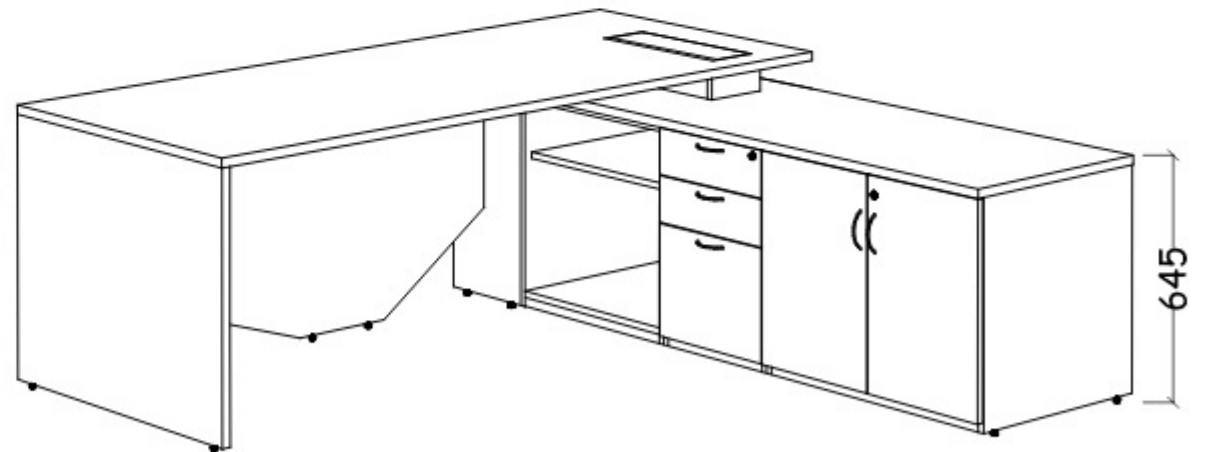

MANAGER WORKSTATION
MG-WD03

Main Table : 2100W x 900W x 750H
Side Return Cabinet : 2100L x 600W x 645H