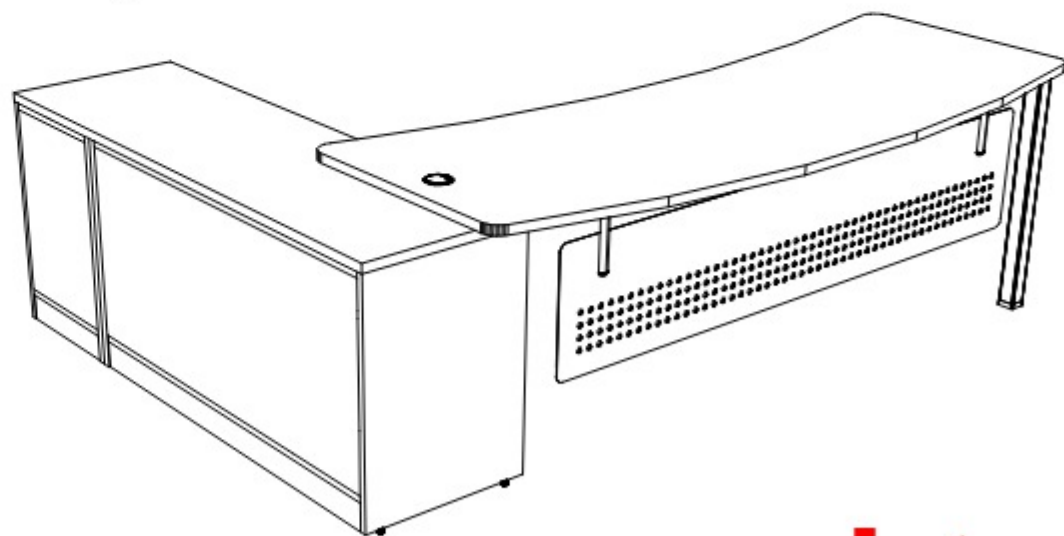

MANAGER WORKSTATION

MG-UR04

Main Table : 2100W x 850W x 750H

Side Return Cabinet : 1600L x 500W x 685H