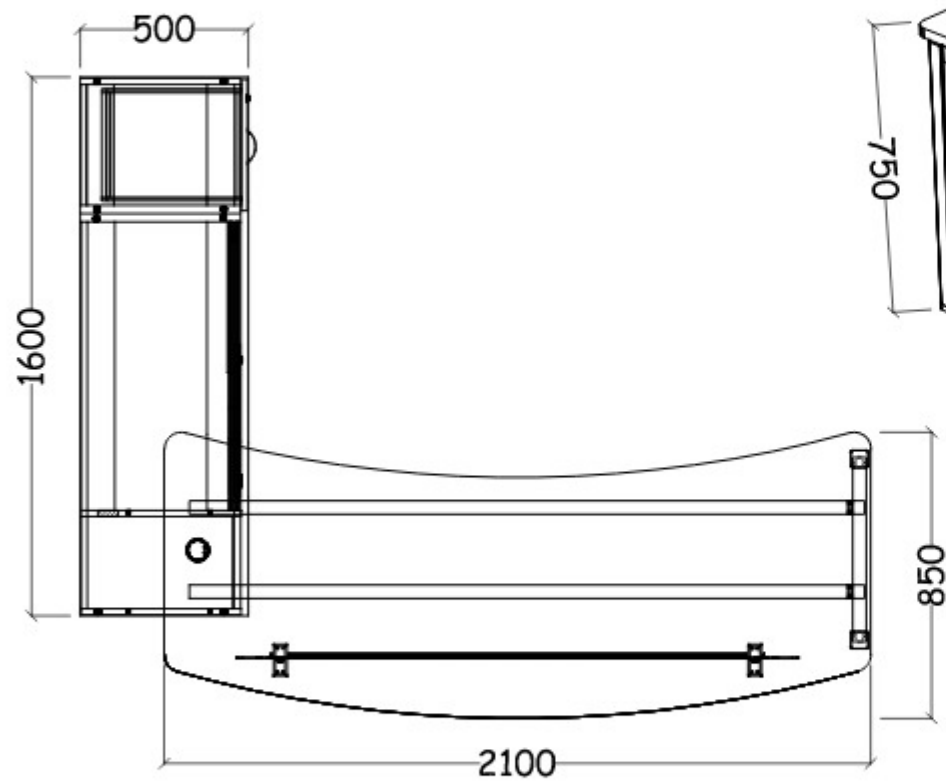

MANAGER WORKSTATION

MG-UR04

Main Table : 2100W x 850W x 750H

Side Return Cabinet : 1600L x 500W x 685H