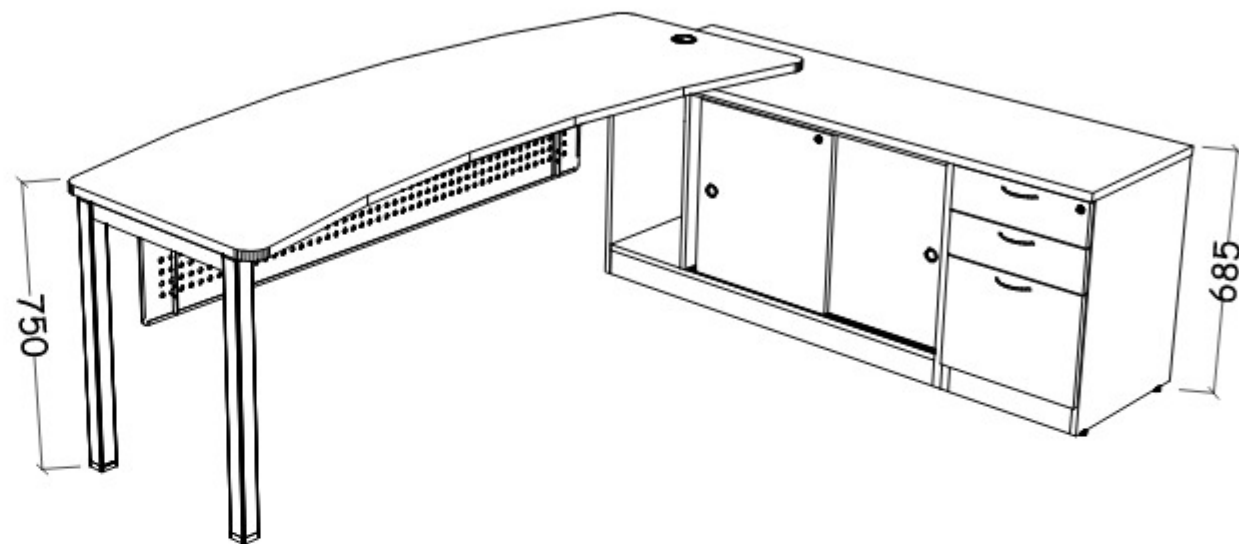

MANAGER WORKSTATION

MG-UR04

Main Table : 2100W x 850W x 750H

Side Return Cabinet : 1600L x 500W x 685H