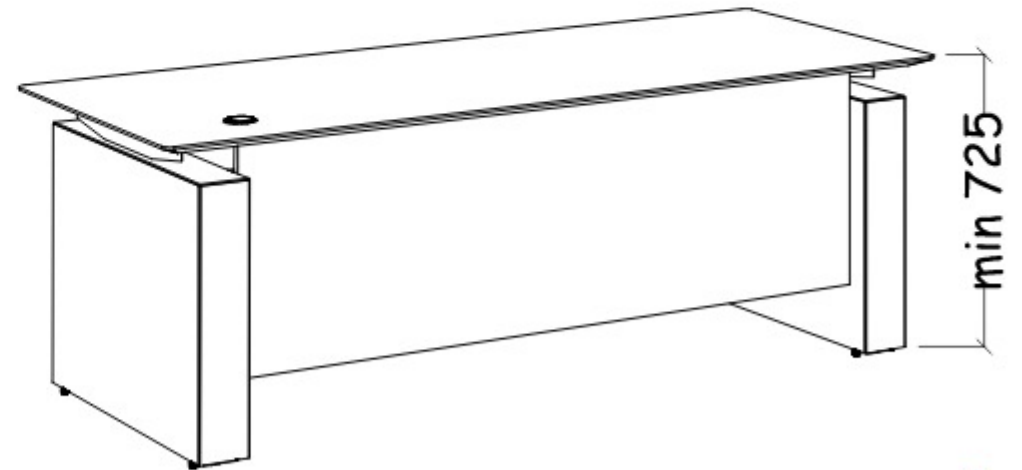

MANAGER WORKSTATION

*MG-TY06*

Main Table : 2100W x 850W x 750H

Side Return Cabinet : 1600L x 500W x 685H