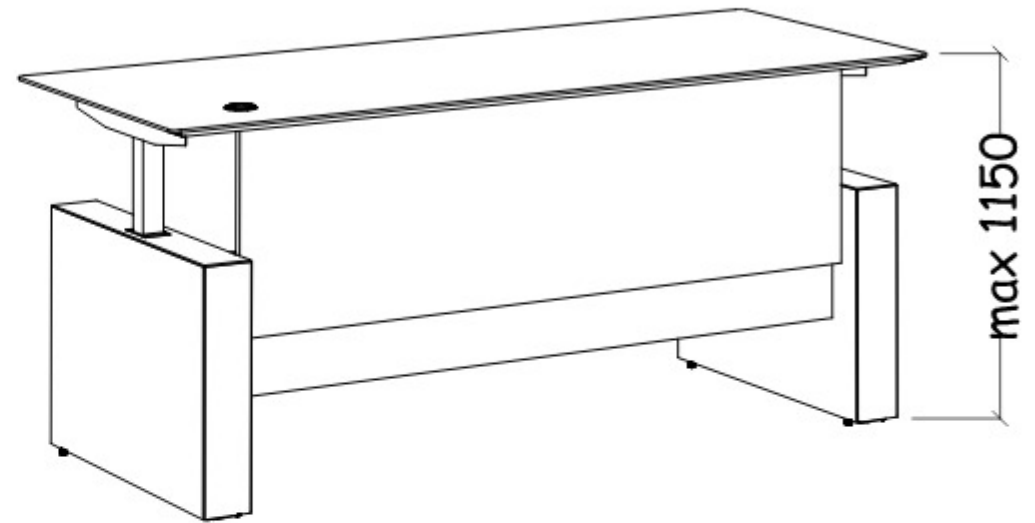

MANAGER WORKSTATION

*MG-TY06*

Main Table : 2100W x 850W x 750H

Side Return Cabinet : 1600L x 500W x 685H