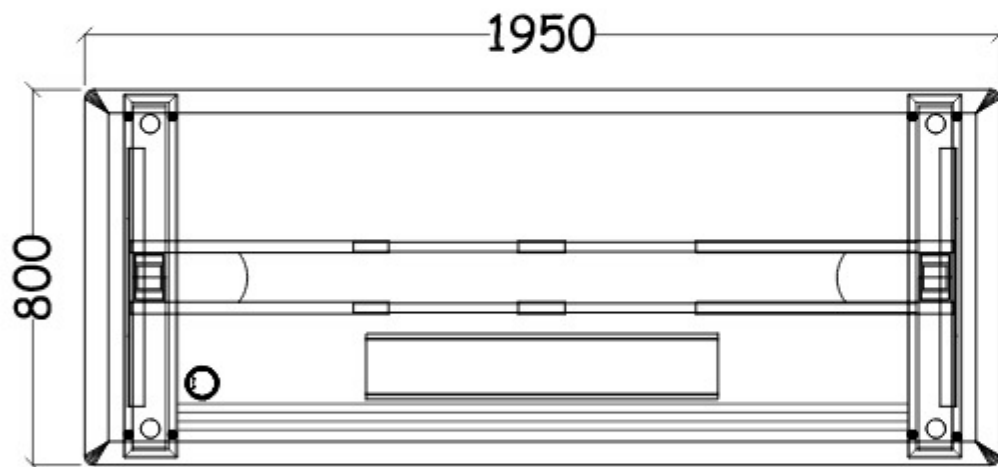

MANAGER WORKSTATION

*MG-TY06*

Main Table : 2100W x 850W x 750H

Side Return Cabinet : 1600L x 500W x 685H