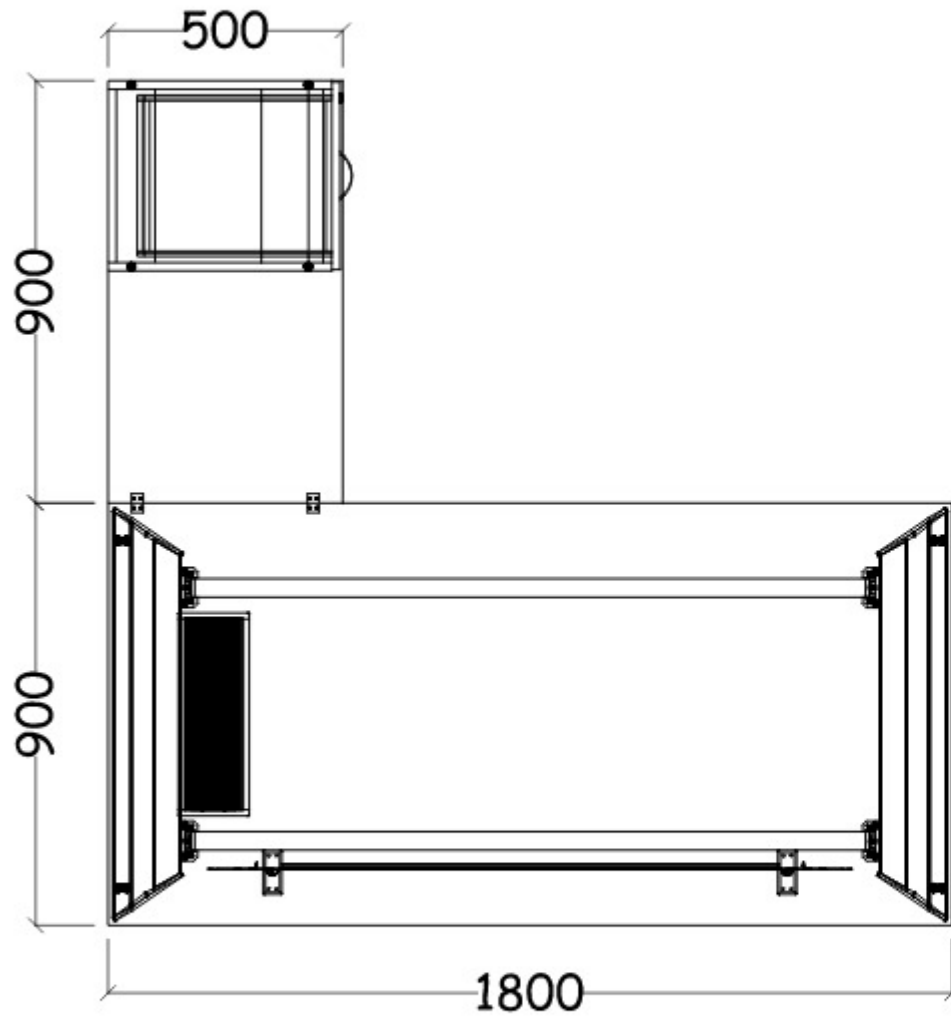

MANAGER WORKSTATION
MG-MB05

Main Table : 1800W x 900W x 750H
Side Return Cabinet : 900L x 500W x 750H