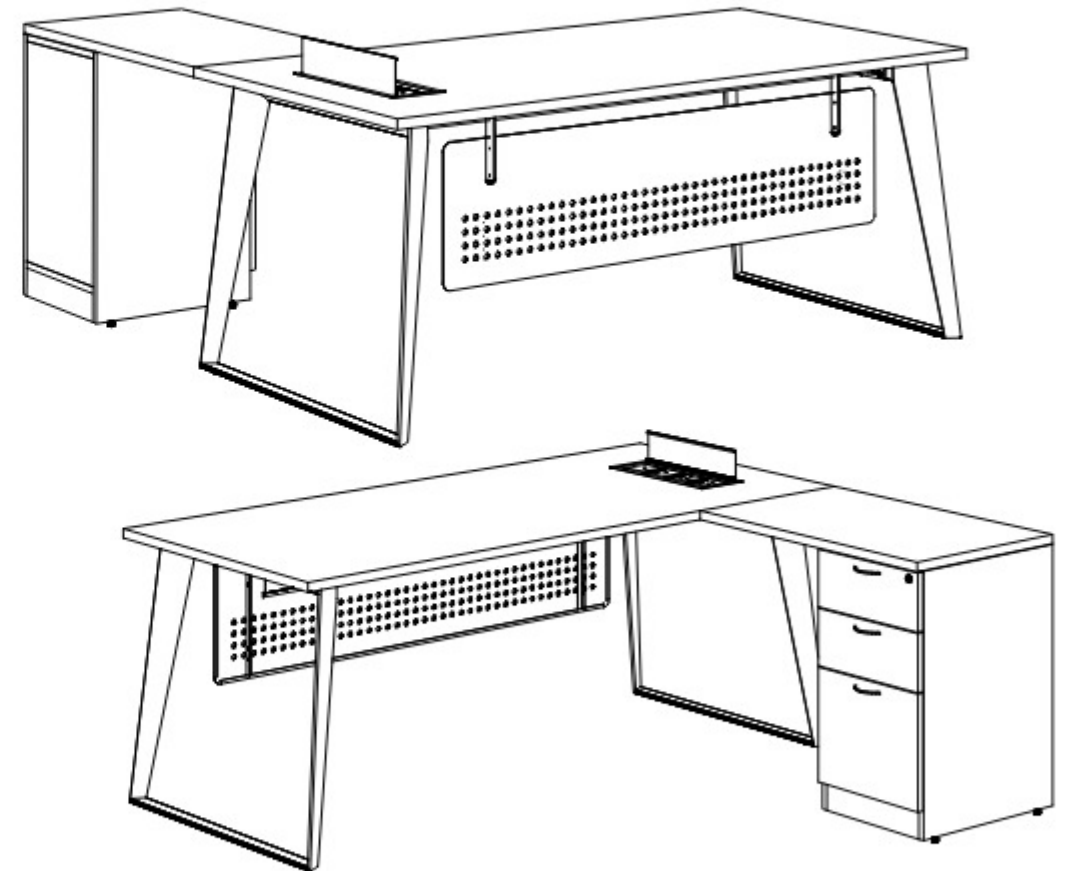

MANAGER WORKSTATION
MG-MB05

Main Table : 1800W x 900W x 750H
Side Return Cabinet : 900L x 500W x 750H