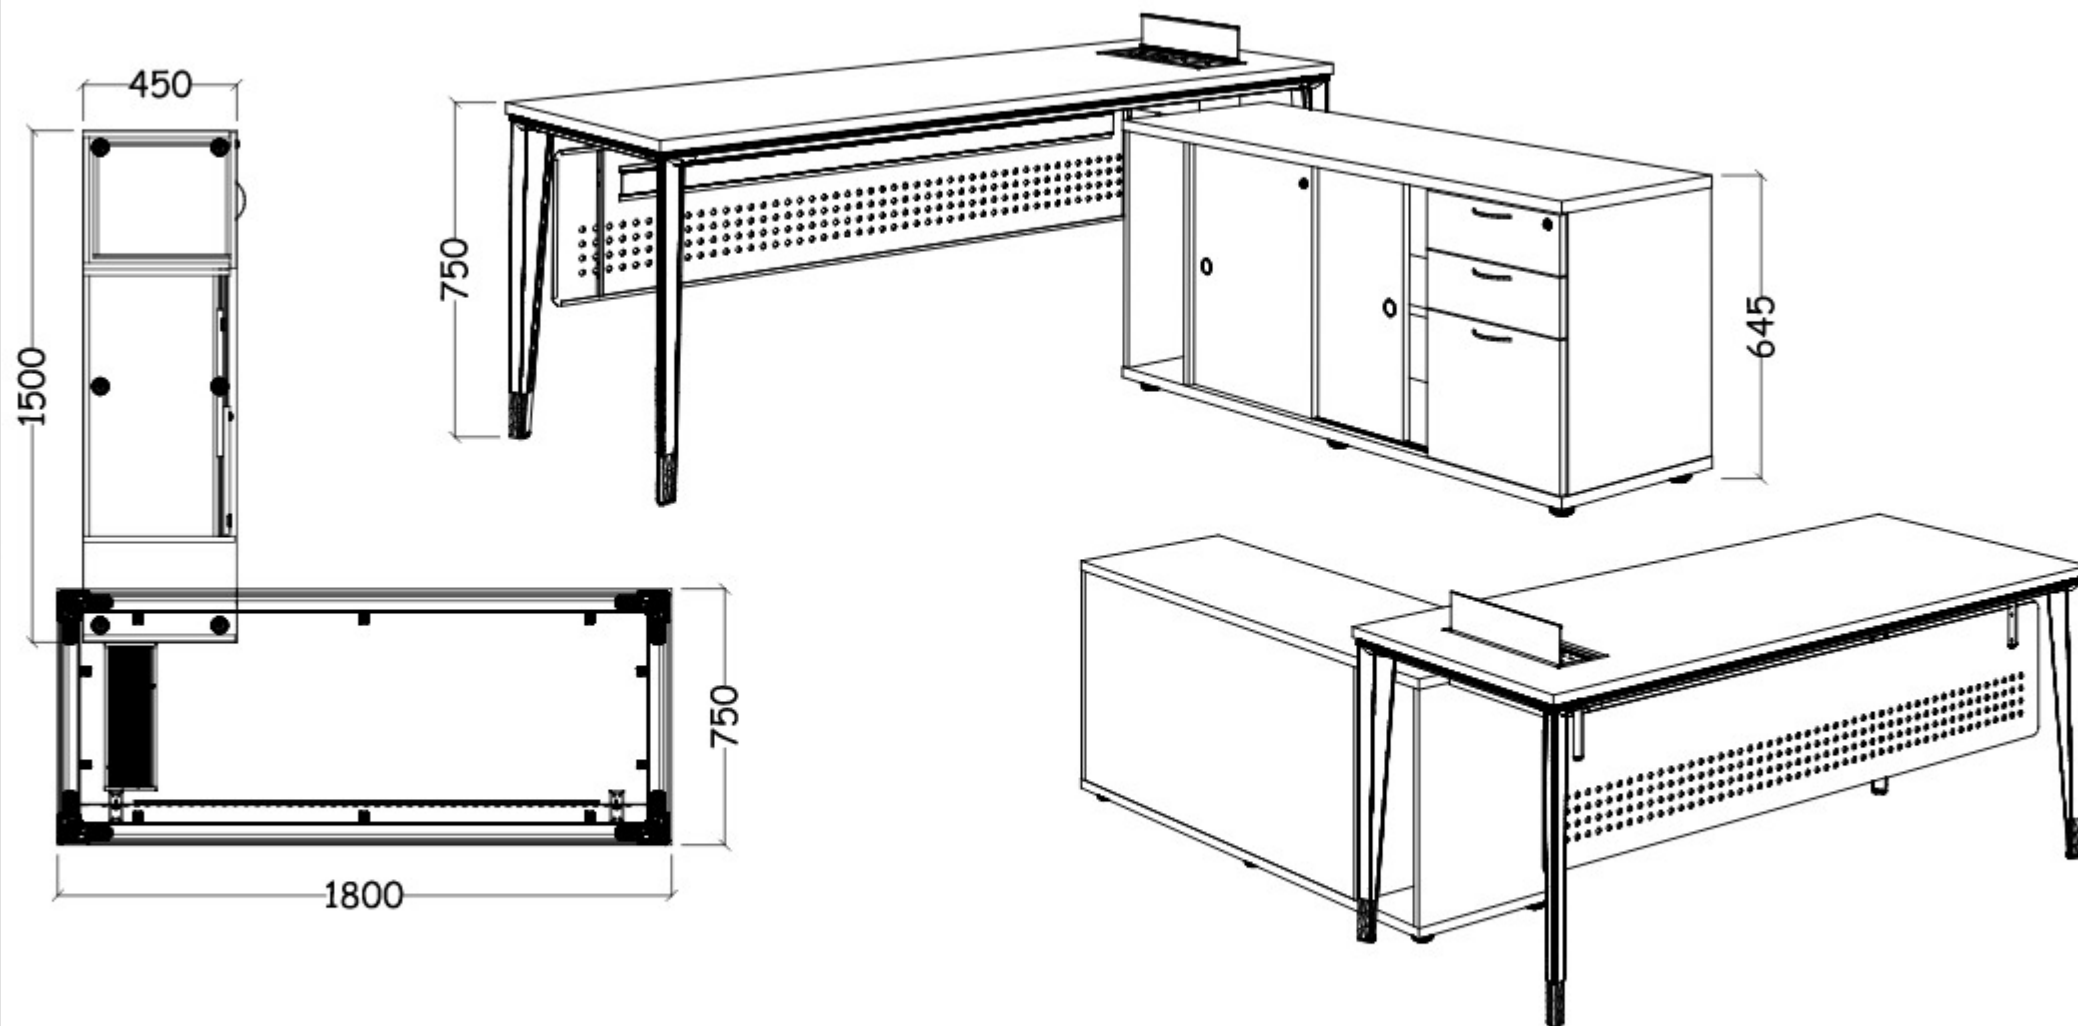

# MANAGER WORKSTATION

MG-BR01

Main Table : 1800W x 750W x 750H

Side Return Cabinet : 1500L x 450W x 645H