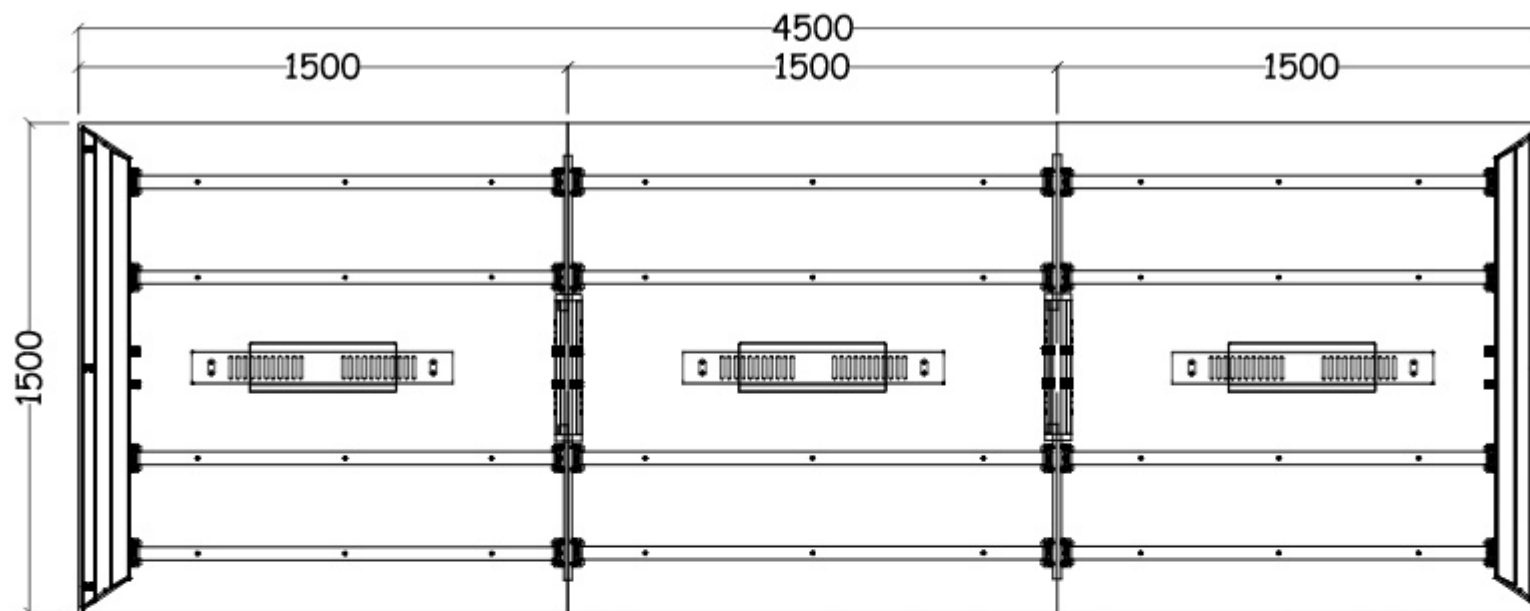

# MB MEETING TABLE

4500L x 1500W x 750H

**platos**<sup>®</sup>  
OFFICE FURNITURE