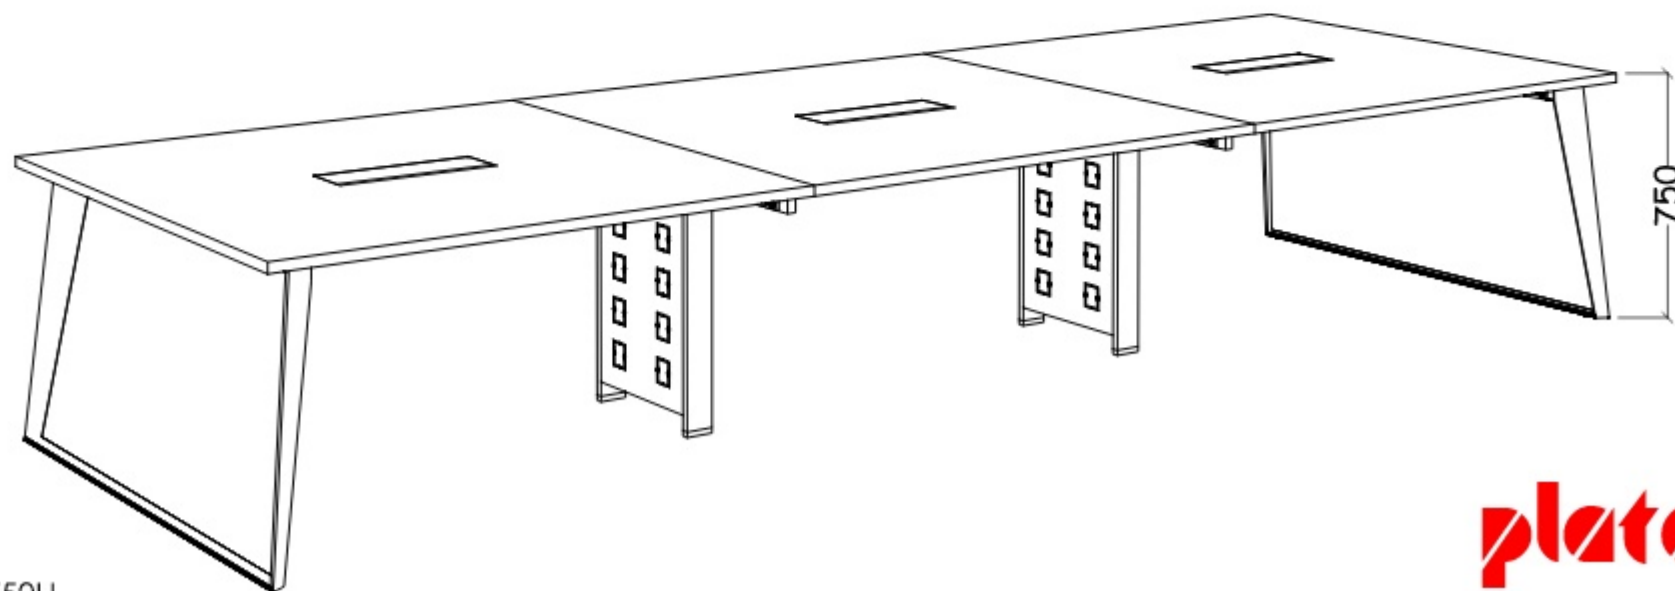

# MB MEETING TABLE

4500L x 1500W x 750H

**platos**<sup>®</sup>  
OFFICE FURNITURE