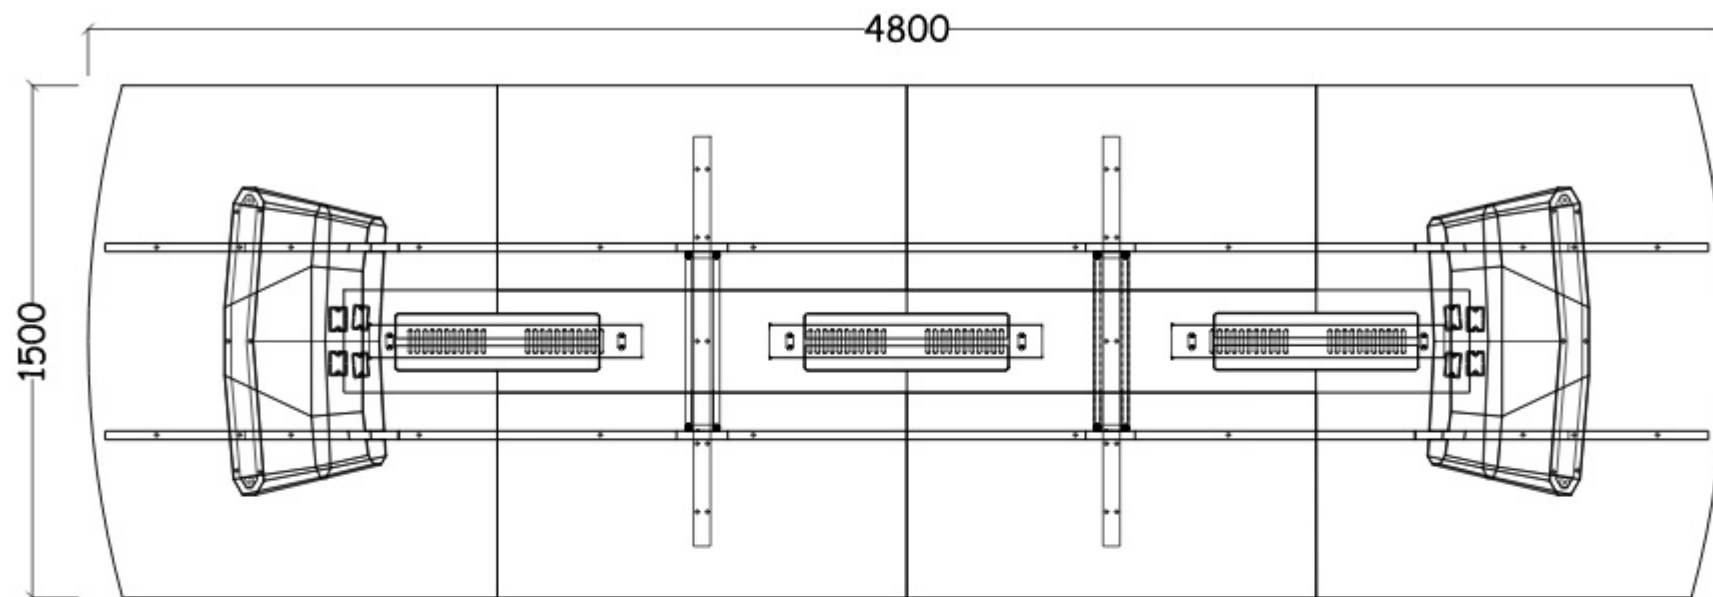

KLIFF MEETING TABLE

4800L x 1500W x 750H

platos[®]
OFFICE FURNITURE