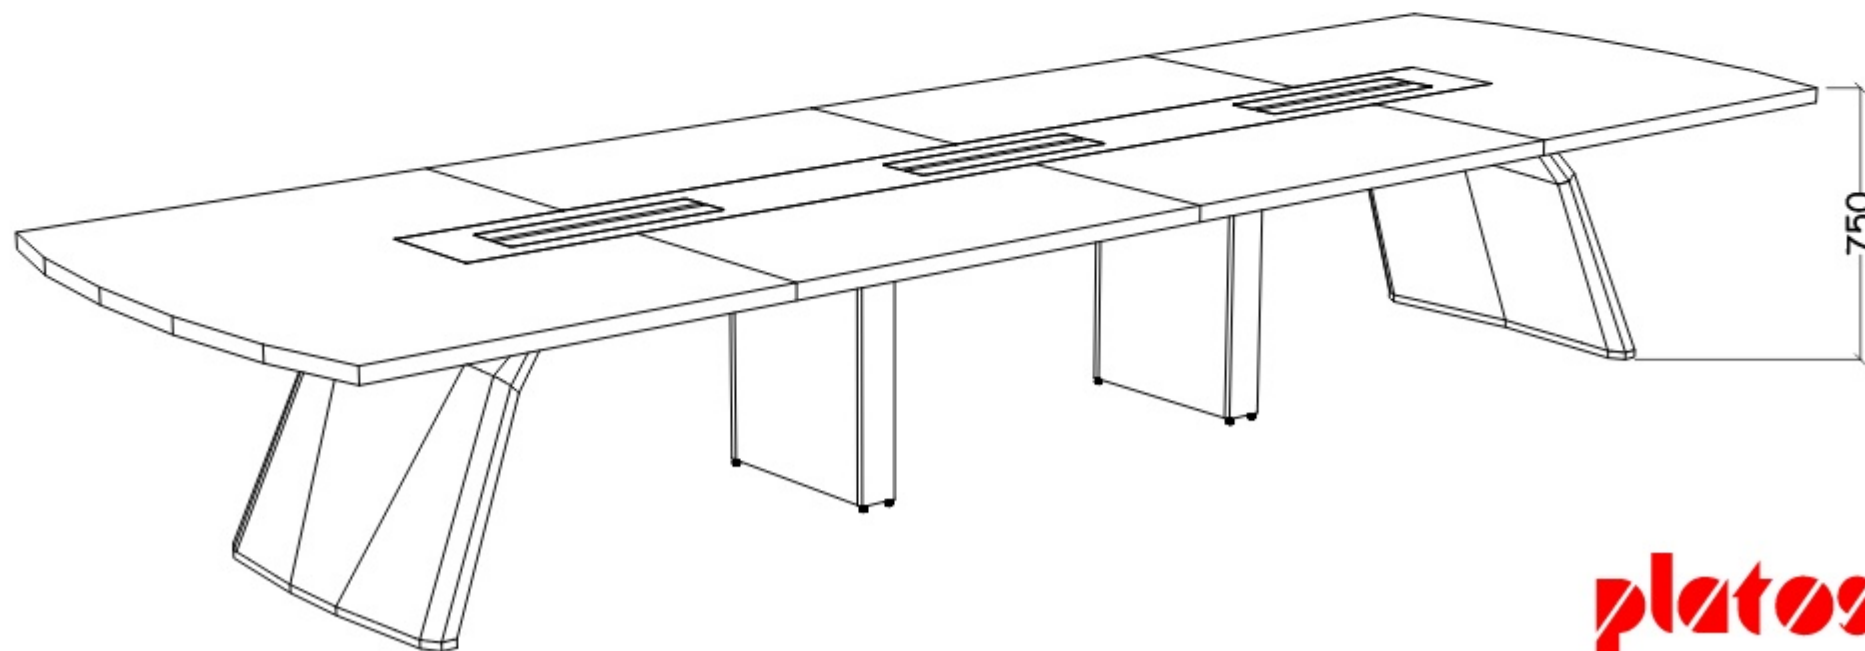

KLIFF MEETING TABLE

4800L x 1500W x 750H

platos[®]
OFFICE FURNITURE