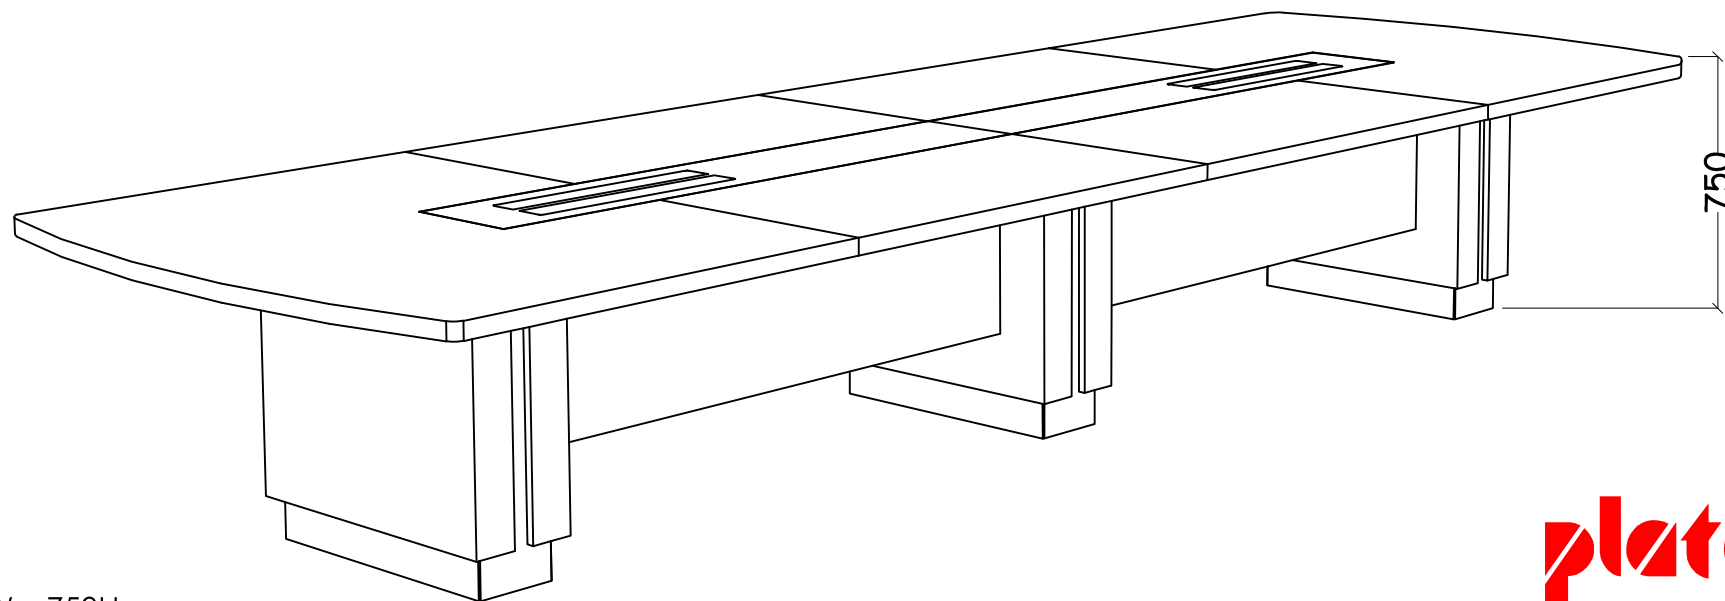

JAYME MEETING TABLE

4800L x 1500W x 750H

platos[®]
OFFICE FURNITURE