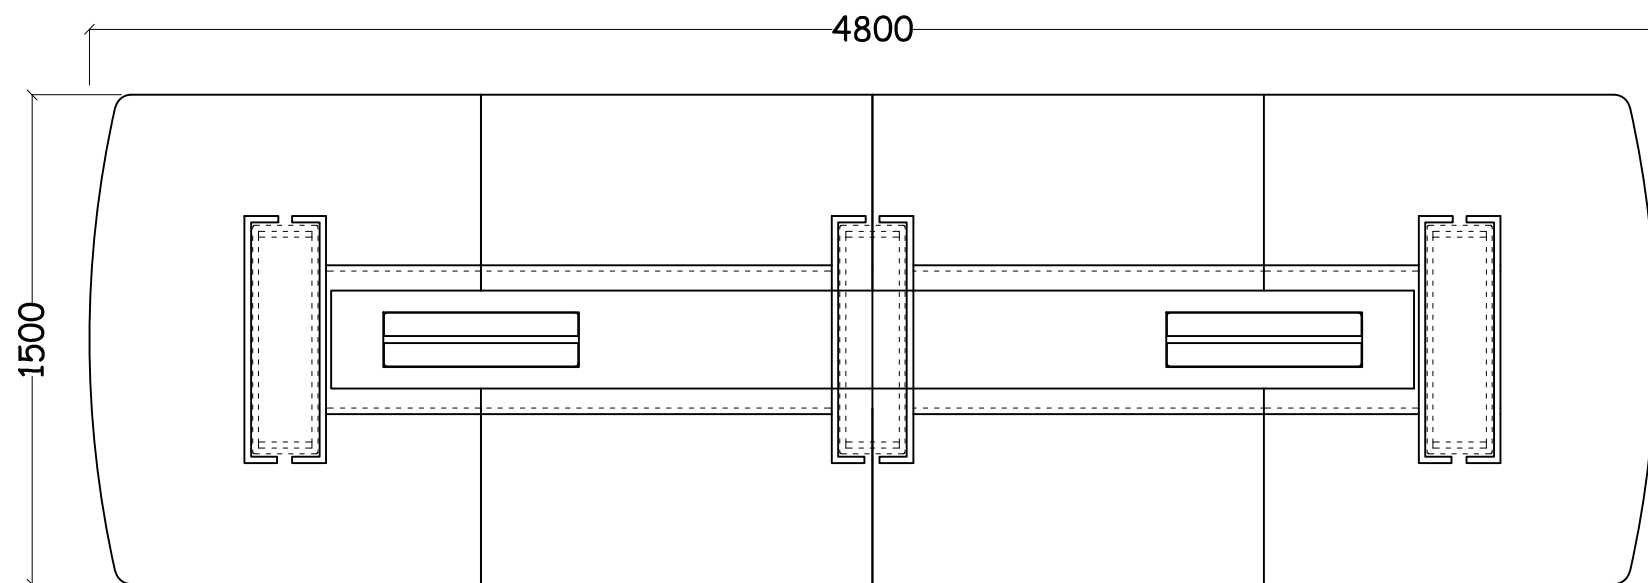

JAYME MEETING TABLE

4800L x 1500W x 750H

platos[®]
OFFICE FURNITURE