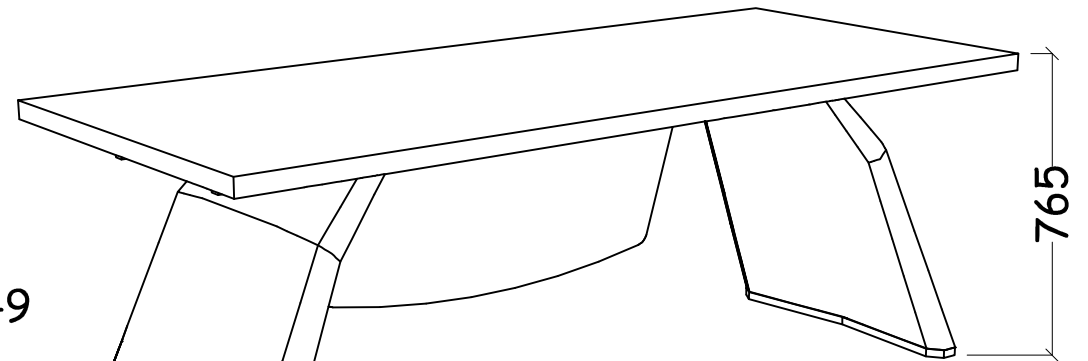

# KLIFF 2 DIRECTOR SET

Worktop - 2100(L) x 900(W) x 765(H)