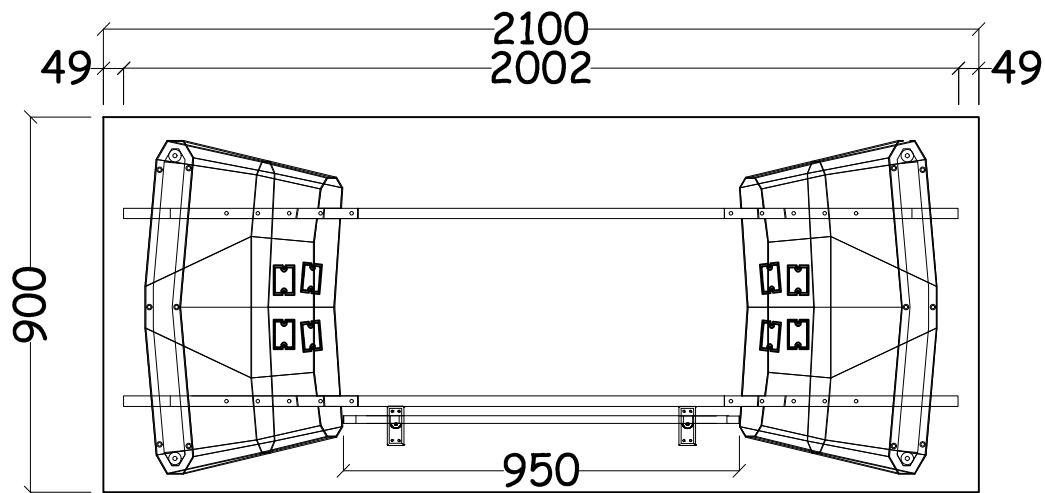

# KLIFF 2 DIRECTOR SET

Worktop - 2100(L) x 900(W) x 765(H)