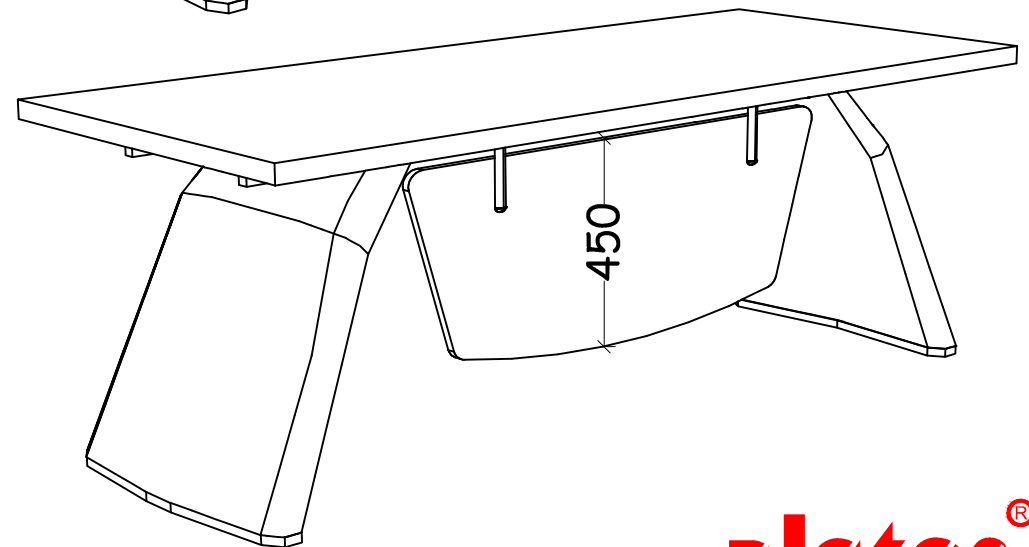

# KLIFF 2 DIRECTOR SET

Worktop - 2100(L) x 900(W) x 765(H)