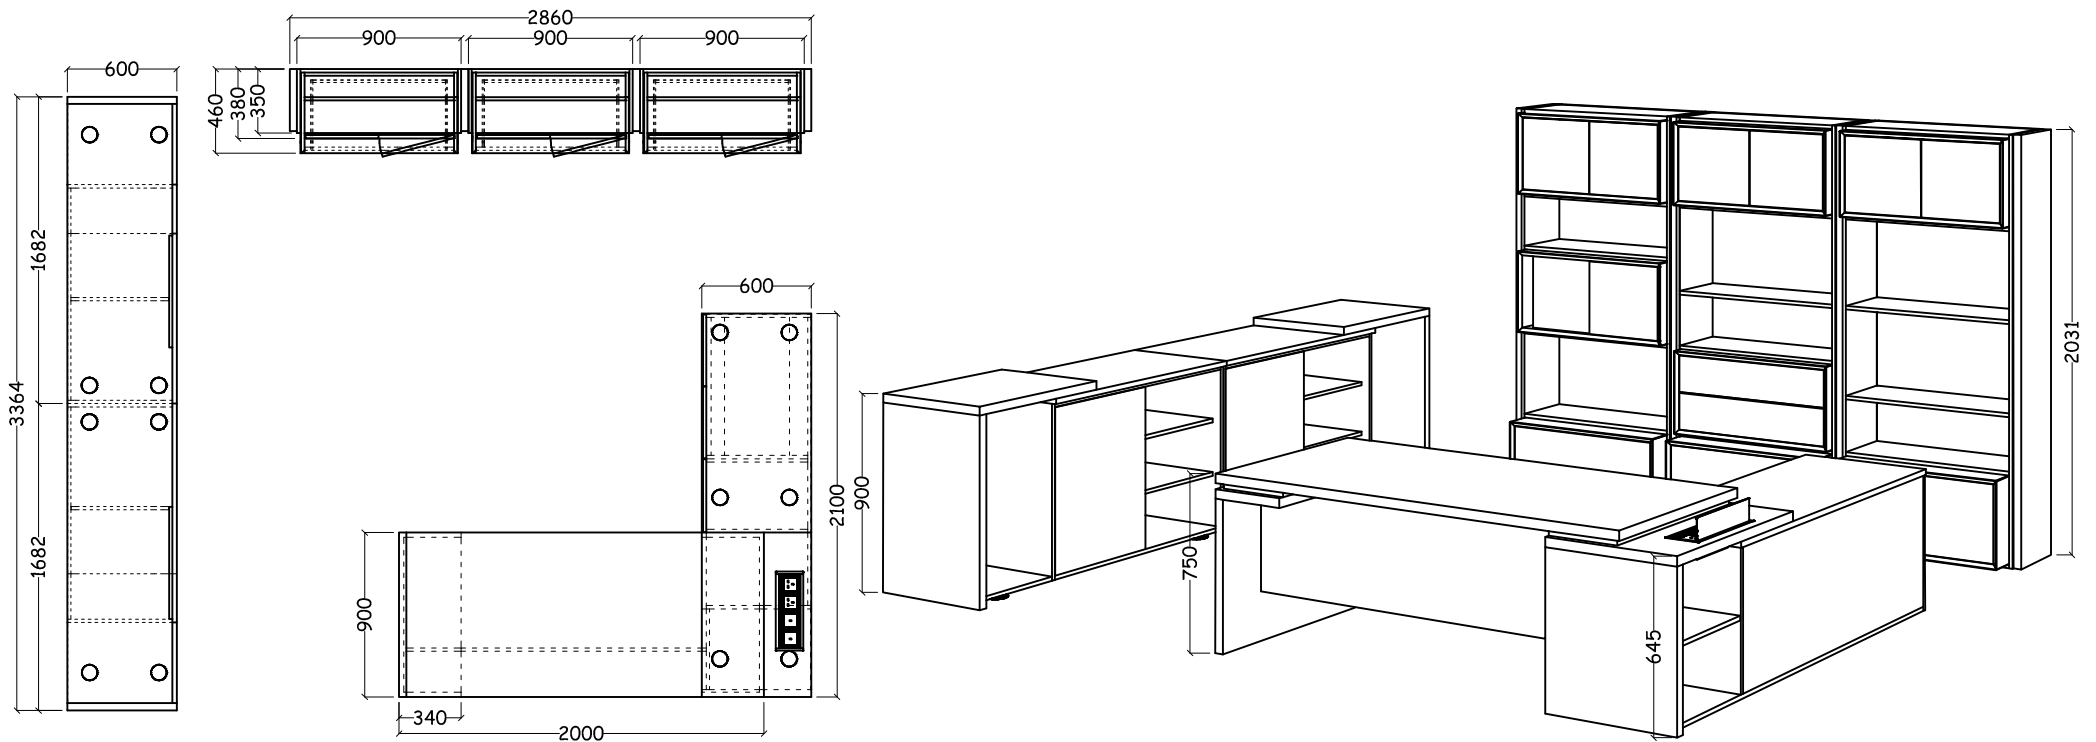

# AVALON DIRECTOR SET

Main Table : 2000L x 900W x 750H

Side Return Cabinet : 2100L x 600W x 645H

Side Cabinet : 1682L x 600W x 900H (x2)

Back Cabinet : 2130L x 460W x 2031H