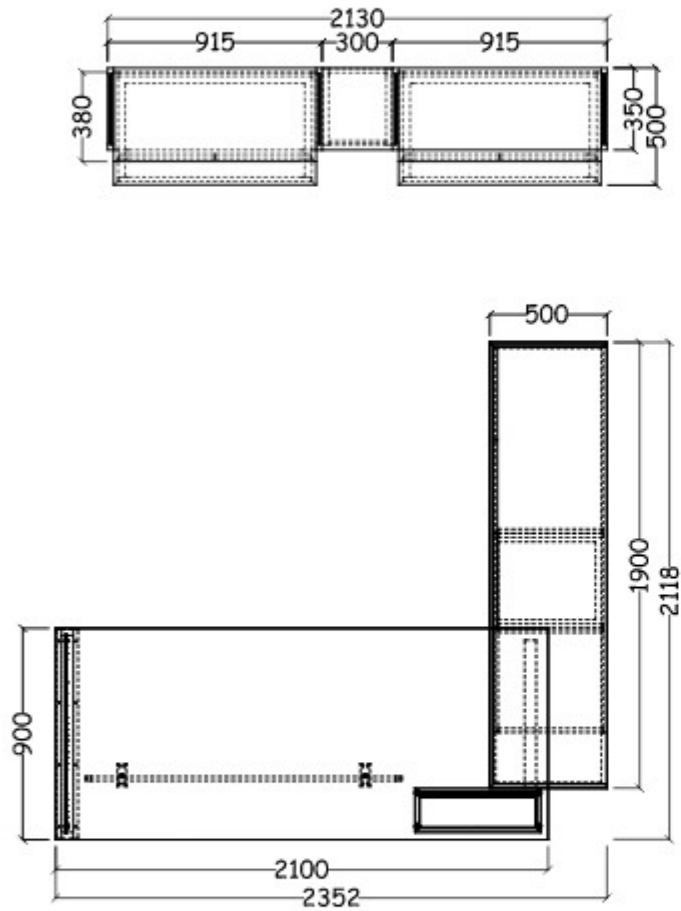

# ASTON DIRECTOR SET

Main Table : 2100L x 900W x 750H  
Side Return Cabinet : 1900L x 500W x 660H  
Back Cabinet : 2130L x 500W x 1800H