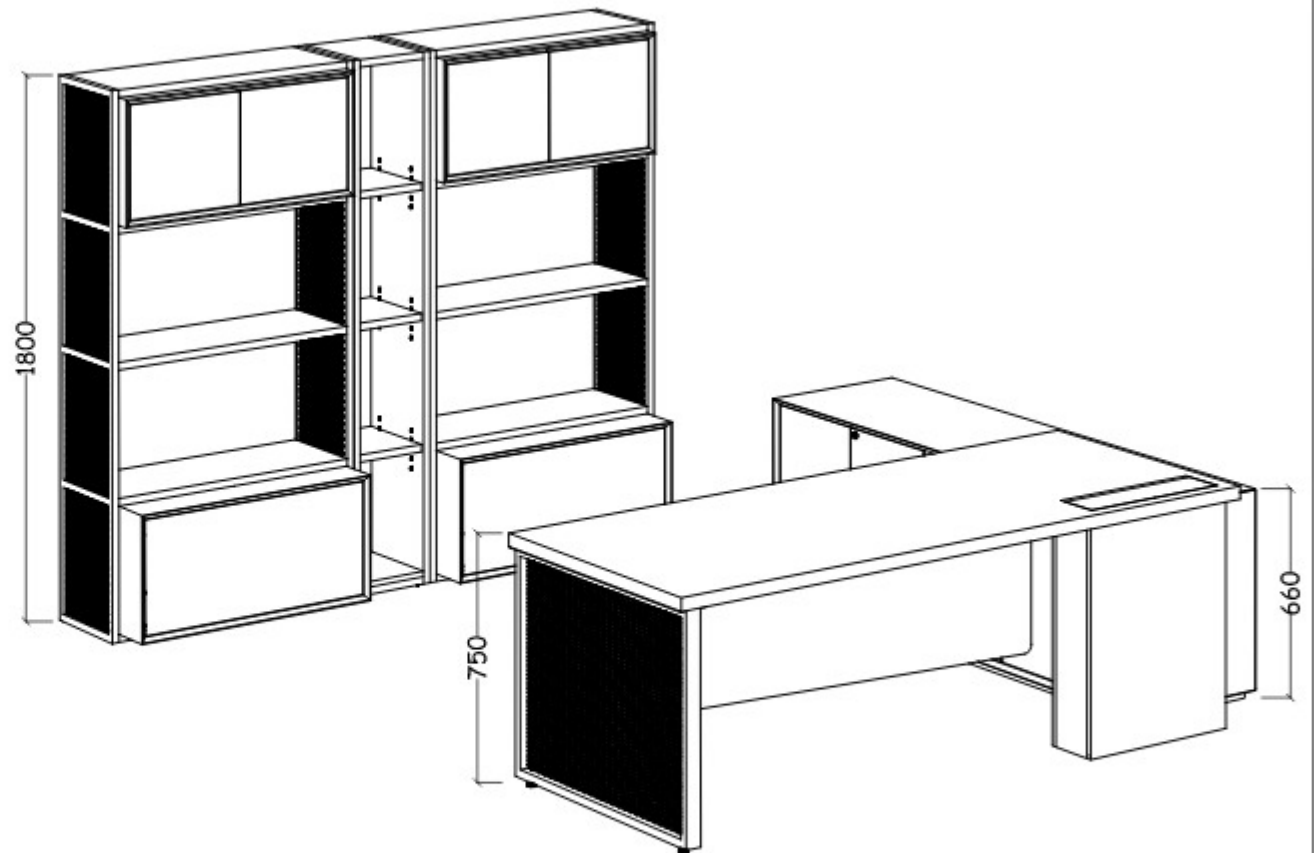

# ASTON DIRECTOR SET

Main Table : 2100L x 900W x 750H  
Side Return Cabinet : 1900L x 500W x 660H  
Back Cabinet : 2130L x 500W x 1800H