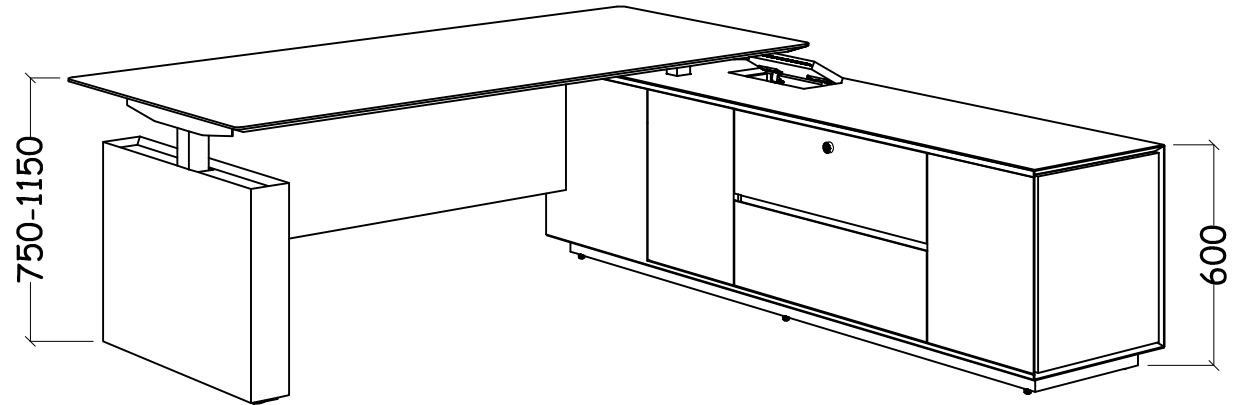

ANTLER DIRECTOR SET

Main Table : 2000L x 900W x 750H
Side Return Cabinet : 2100L x 500W x 600H