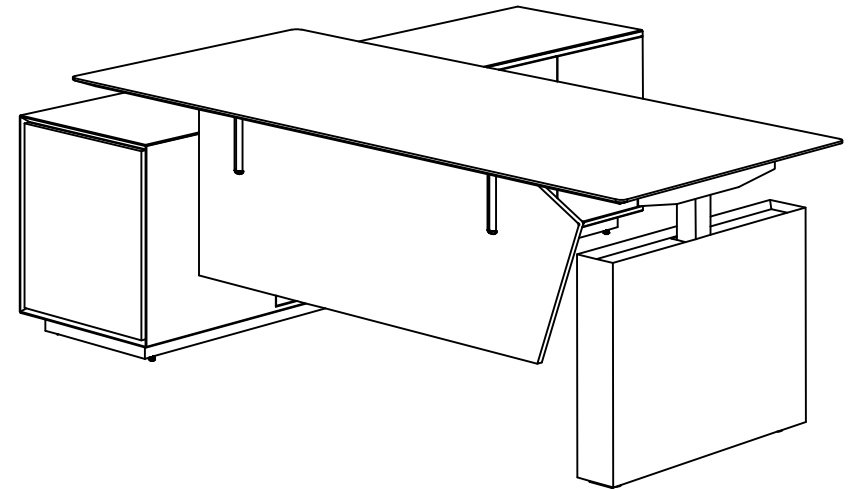

ANTLER DIRECTOR SET

Main Table : 2000L x 900W x 750H
Side Return Cabinet : 2100L x 500W x 600H