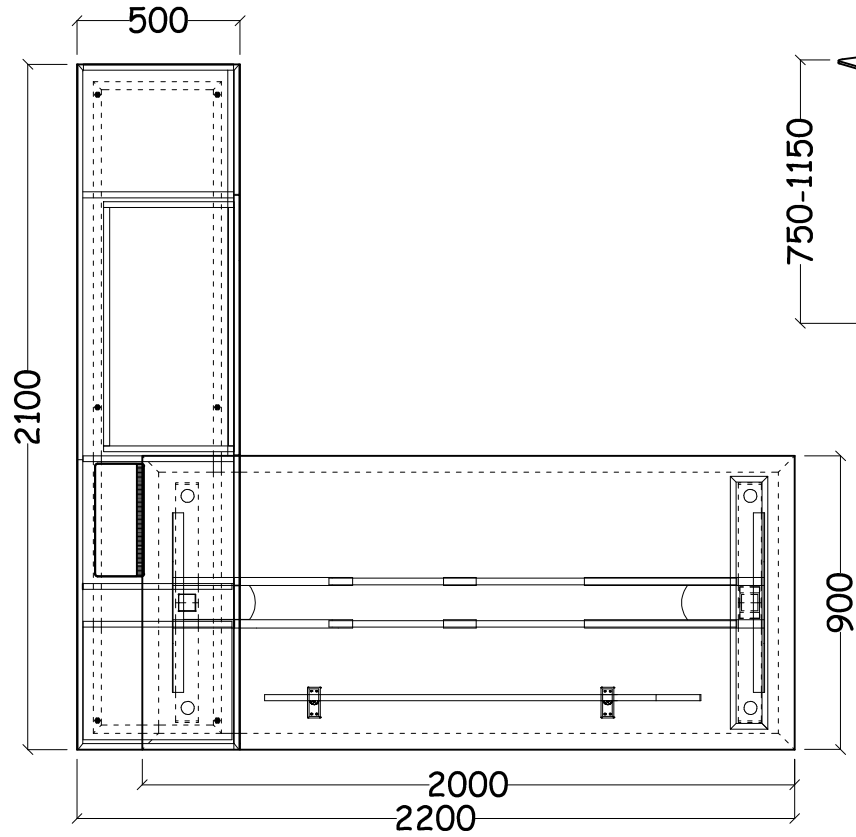

ANTLER DIRECTOR SET

Main Table : 2000L x 900W x 750H
Side Return Cabinet : 2100L x 500W x 600H