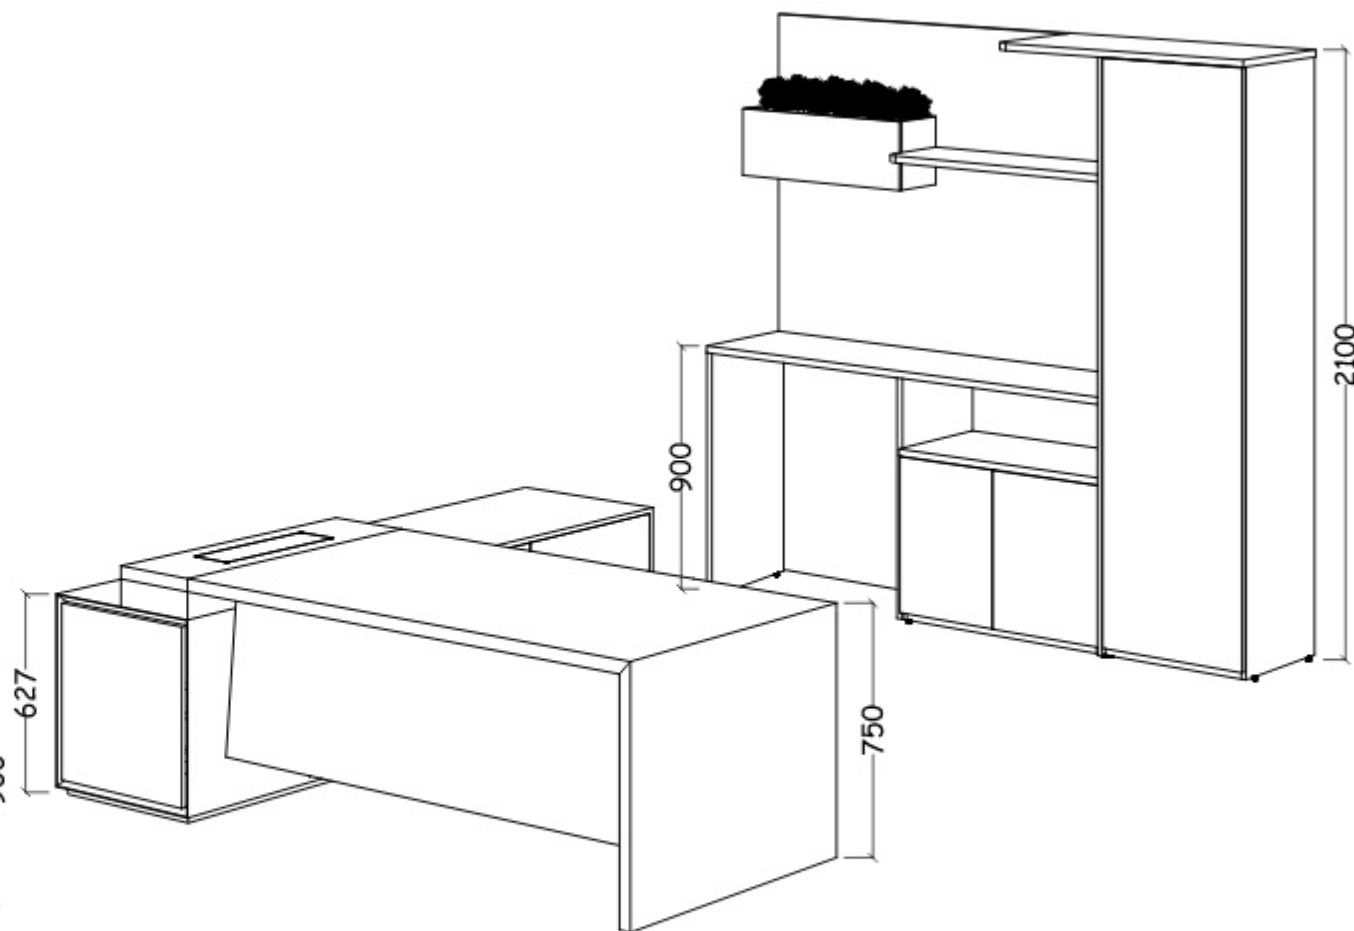

# ANDORA DIRECTOR SET

Main Table : 2100L x 900W x 750H

Side Return Cabinet : 2100L x 600W x 627H

Back Cabinet : 2400L x 480W x 2100H