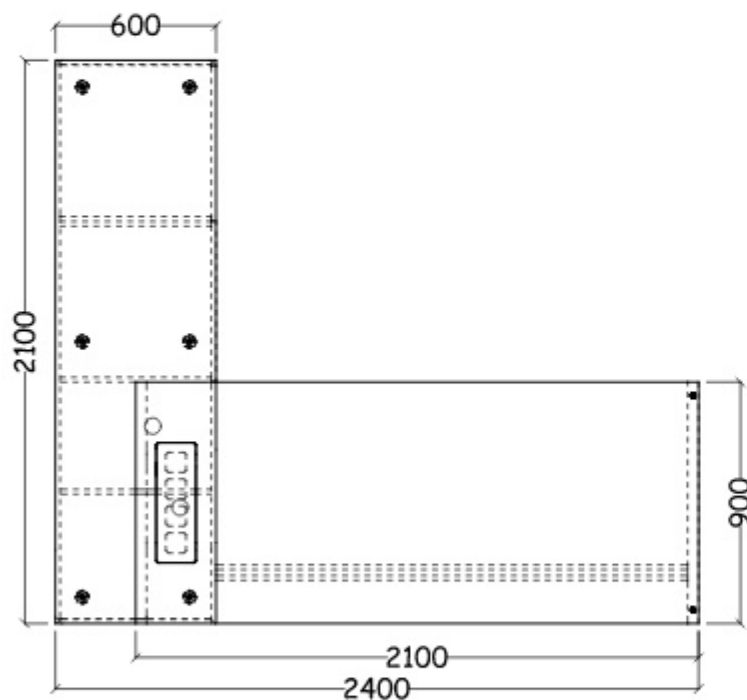

# ANDORA DIRECTOR SET

Main Table : 2100L x 900W x 750H

Side Return Cabinet : 2100L x 600W x 627H

Back Cabinet : 2400L x 480W x 2100H