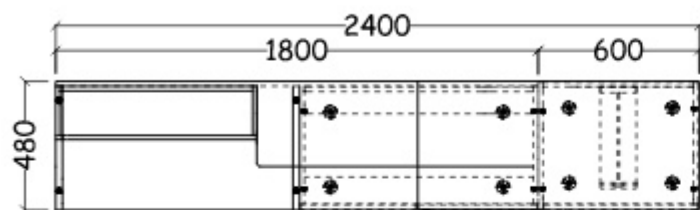

# ANDORA DIRECTOR SET

Main Table : 2100L x 900W x 750H

Side Return Cabinet : 2100L x 600W x 627H

Back Cabinet : 2400L x 480W x 2100H